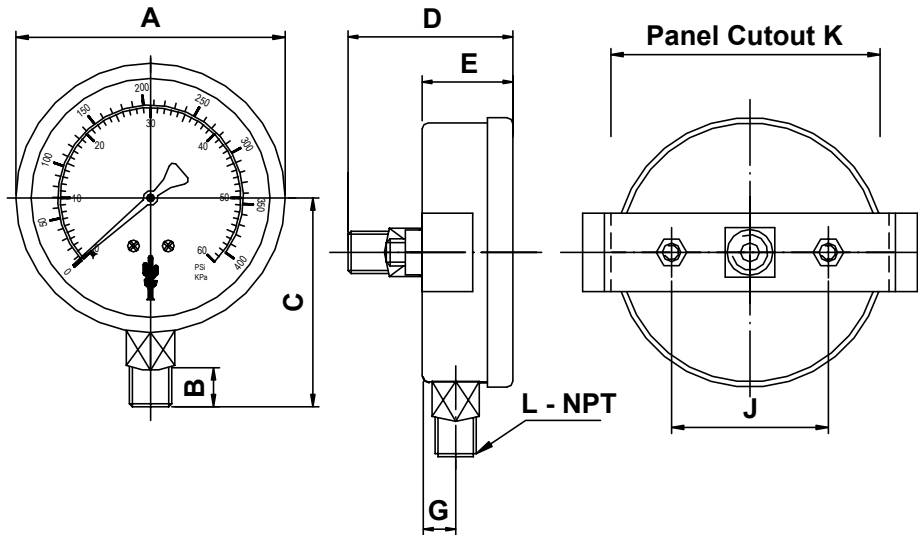

Classic Series Pressure Gauges (Dry)

Dimensions

Classic Series – Bottom, Center Back Mount & U-Clamp

Series	A	B	C	D	E	G	J	K	L
WJ04	42 / 1.65	10.0 / 0.39	34.0 / 1.3	n/a	23.0 / 0.9	8.0 / 0.3	n/a	n/a	1/8" npt
WJ06	42 / 1.65	10.0 / 0.39	n/a	41.0 / 1.6	25.0 / 0.98	n/a	n/a	n/a	1/8" npt
WJ14	52.5 / 2.06	10.0 / 0.39	46.0 / 1.8	n/a	28.0 / 1.1	10.0 / 0.4	n/a	n/a	1/4" npt
WJ18	52.5 / 2.06	12.0 / 0.47	n/a	48.0 / 1.8	28.0 / 1.1	n/a	n/a	n/a	1/4" npt
WJ20	52.5 / 2.06	12.0 / 0.47	n/a	48.0 / 1.8	28.0 / 1.1	n/a	n/a	n/a	1/4" npt
WJ26	58.0 / 2.2	12.0 / 0.47	n/a	48.0 / 1.8	30.0 / 1.18	n/a	35.0	51.5 / 2.0	1/4" npt
WJ46	68.0 / 2.6	12.0 / 0.47	50.0 / 1.9	n/a	28.0 / 1.1	10.0 / 0.4	n/a	n/a	1/4" npt
WJ54	68.0 / 2.6	12.0 / 0.47	n/a	48.0 / 1.8	28.0 / 1.1	n/a	n/a	n/a	1/4" npt
WJ62	68.0 / 2.6	12.0 / 0.47	n/a	48.0 / 1.8	30.0 / 1.18	n/a	48.0	62.5 / 2.0	1/4" npt
WJ80	89.0 / 3.5	12.0 / 0.47	50.0 / 1.9	n/a	29.0 / 1.14	12.0 / 0.47	n/a	n/a	1/4" npt
WJ88	98.0 / 3.8	12.0 / 0.47	n/a	51.0 / 2.0	32.0 / 1.2	n/a	75.0	88.0 / 3.4	1/4" npt

Dimensions: Mm / Inch