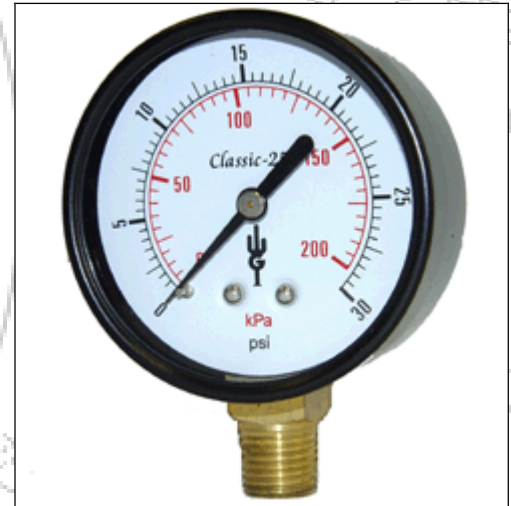

## Specifications

**Case Material**  
Black steel

**Fill Fluid**  
None

**Lens Material**  
Glass

**Dial**  
White aluminum with black and red lettering

**Pointer**  
Black aluminum

**Accuracy**  
± 3%-2%-3% ASME B40.1 Grade B

**Tube & Socket**  
Brass tube soldered to brass socket

**Temperature Limits**  
-20°C to 60°C ambient and medium

**Pressure Ranges**  
-30" Hg. Vacuum to 1000 psi/kpa

**Sizes**  
1½", 2", 2½" & 3½"

**Canadian Registration Number (CRN)**  
CSA-OF5299.25