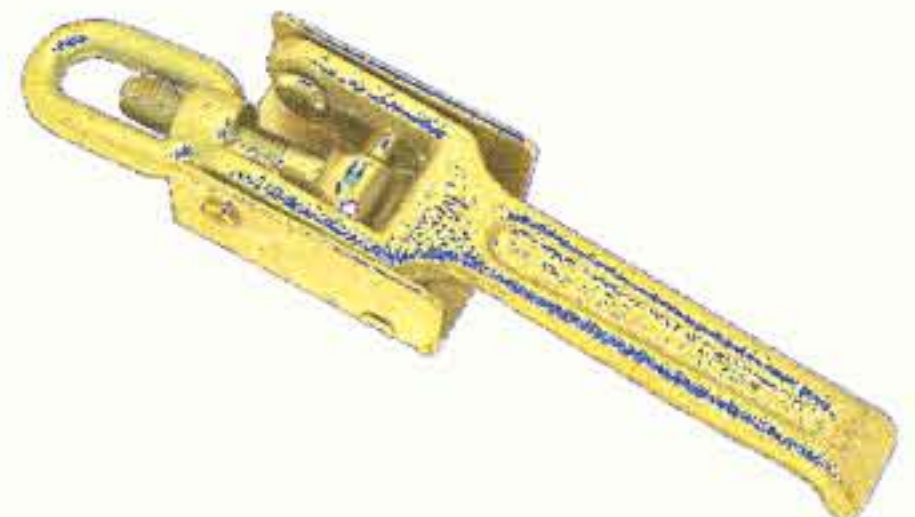

44-14102 4.7" zinc locking
 44-16406 4.7" SS locking

44-16102 zinc striker
 44-16604 SS striker

44-09602 6.4" zinc locking
 44-17604 6.4" SS locking

44-09802 zinc striker
 44-19604 SS striker

44-11102 9-3/8" zinc latch

44-00002 11.5" zinc latch

Other styles and models available upon request

AES Industrial Supply Ltd.	7840A-50 Avenue	Red Deer, Alberta
Phone 403-342-2525		Fax 403-342-0233

Spring bolts

- 44-15102 5-1/8" Long- 3/4" travel zinc
- 44-01102 6.5" Long- 1-1/8" travel zinc
- 44-10304 6.5" Long- 1-1/8" travel SS
- 44-01402 6.5" Long- 1-1/8" travel zinc with 6" handle
- 44-00102 6-5/8 Long- 1-9/16" travel zinc